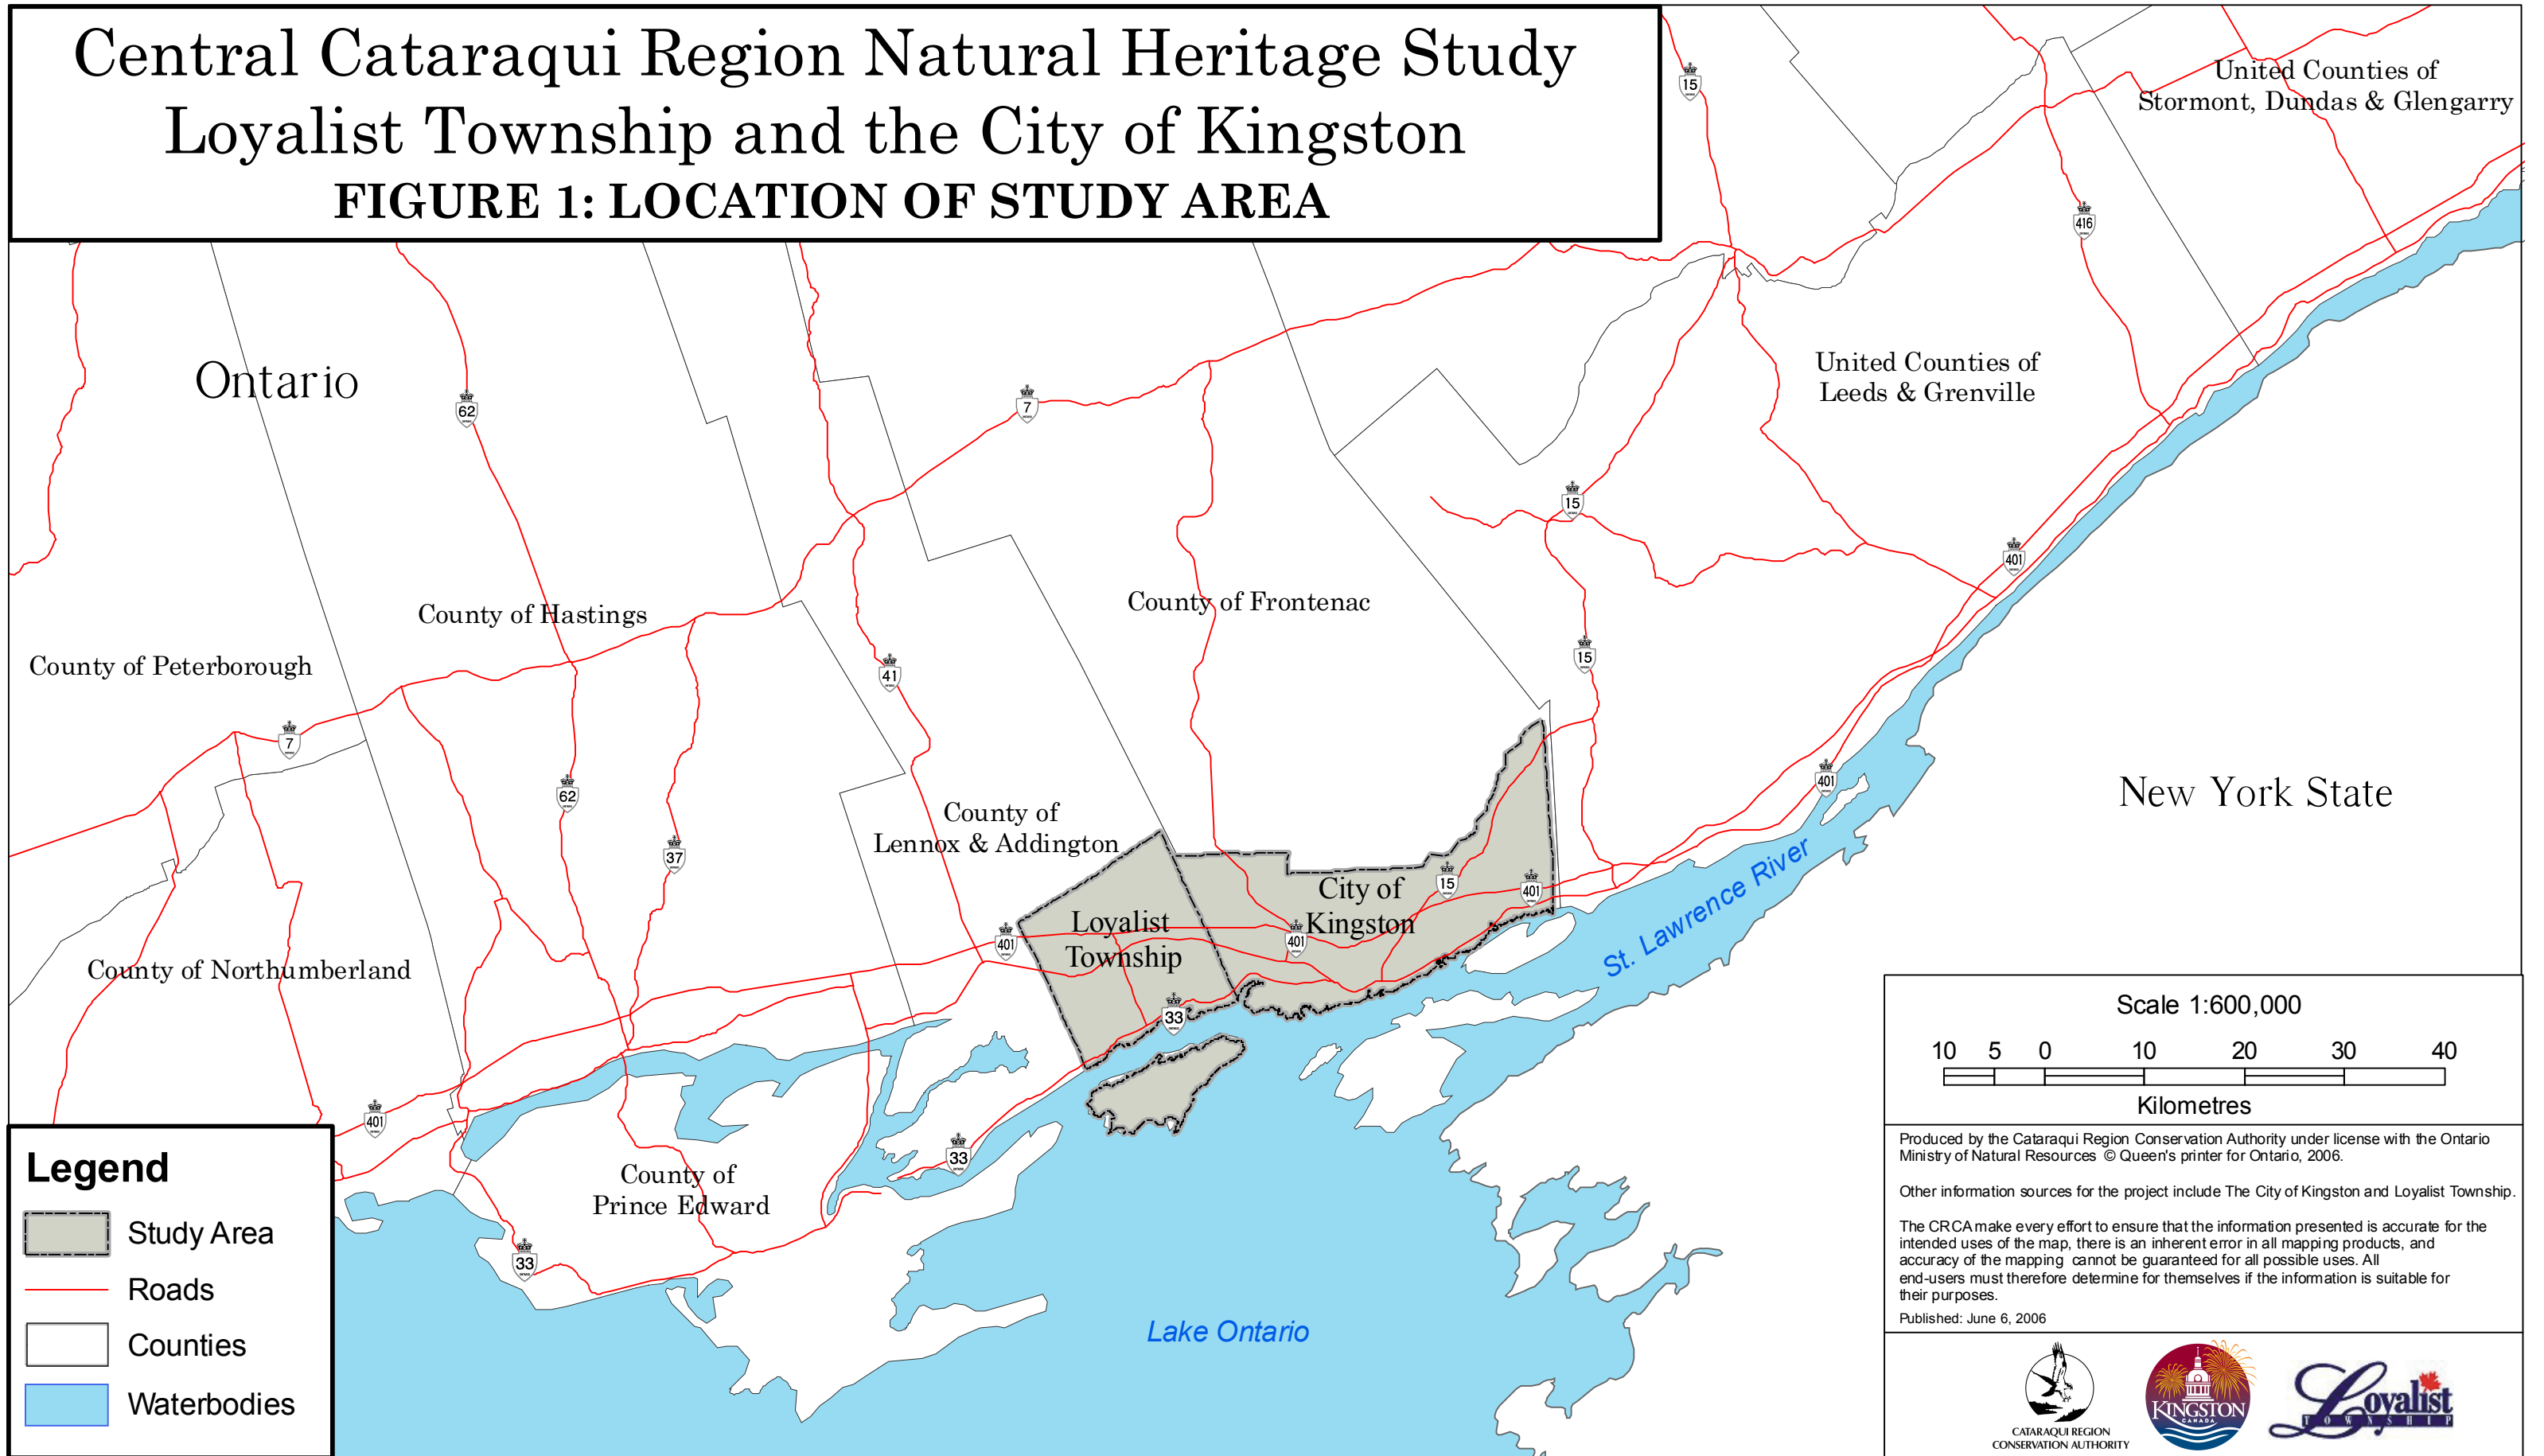

Central Cataraqui Region Natural Heritage Study

Loyalist Township and the City of Kingston

FIGURE 1: LOCATION OF STUDY AREA

Produced by the Cataraqui Region Conservation Authority under license with the Ontario Ministry of Natural Resources © Queen's printer for Ontario, 2006.

Other information sources for the project include The City of Kingston and Loyalist Township.

The CRCA make every effort to ensure that the information presented is accurate for the intended uses of the map, there is an inherent error in all mapping products, and accuracy of the mapping cannot be guaranteed for all possible uses. All end-users must therefore determine for themselves if the information is suitable for their purposes.